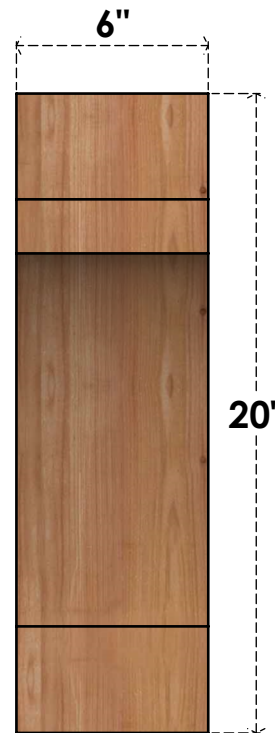

BRC06X16X20MRC00RWR

6"W X 16"D X 20"H MERCED ROUGH SAWN BRACE, WESTERN RED CEDAR

SIDE

FRONT

EKENA MILLWORK
 2300 WEST MAIN ST.
 CLARKSVILLE, TX 75426
 TOLL FREE: 866-607-0453
 WWW.EKENAMILLWORK.COM

NOTES

1. INSTALLATION TO BE COMPLETED IN ACCORDANCE WITH MANUFACTURER'S SPECIFICATIONS.
2. DRAWING MAY NOT BE TO SCALE
3. THIS DRAWING IS INTENDED FOR DESIGN AND PLANNING PURPOSES ONLY.
4. ALL INFORMATION CONTAINED HEREIN WAS CURRENT AT THE TIME OF DEVELOPMENT BUT MUST BE REVIEWED AND APPROVED BY THE PRODUCT MANUFACTURER TO BE CONSIDERED ACCURATE.
5. PRODUCTS ARE NOT KILN DRIED. THIS ITEM IS UNIQUE AND WILL CONTAIN THE NATURAL VARIATIONS THAT THE WOOD SPECIES OFFERS. THIS MAY RESULT IN VARIATIONS UP TO 1/4"