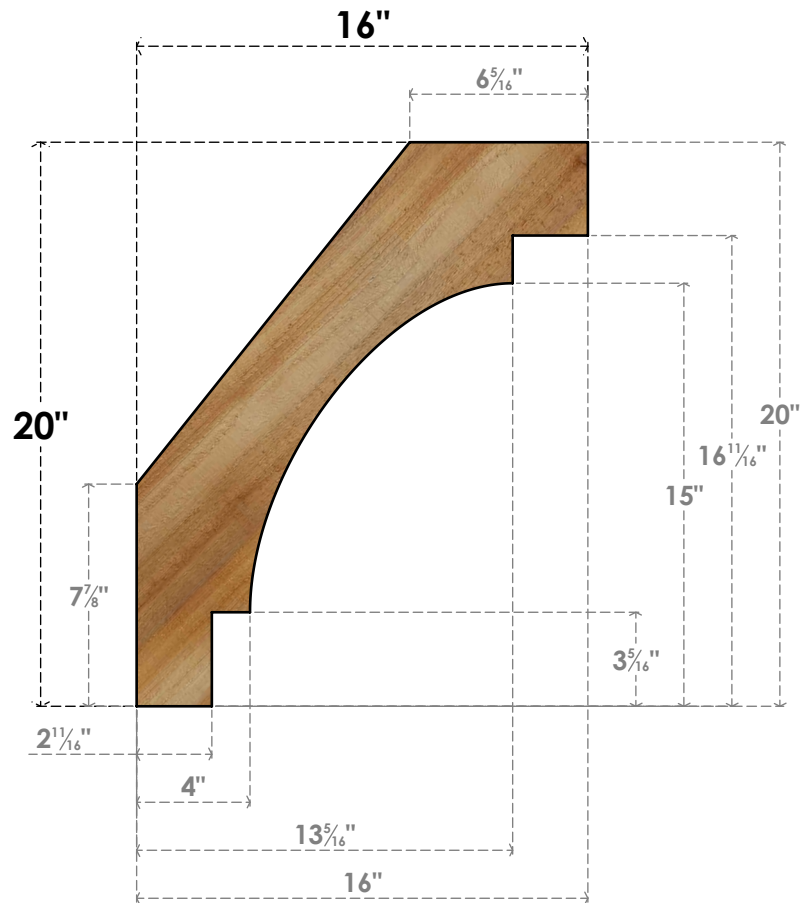

BRC06X16X20MRC00RWR

6"W X 16"D X 20"H MERCED ROUGH SAWN BRACE, WESTERN RED CEDAR

SIDE

FRONT

EKENA MILLWORK
 2300 WEST MAIN ST.
 CLARKSVILLE, TX 75426
 TOLL FREE: 866-607-0453
 WWW.EKENAMILLWORK.COM

NOTES

1. INSTALLATION TO BE COMPLETED IN ACCORDANCE WITH MANUFACTURER'S SPECIFICATIONS.
2. DRAWING MAY NOT BE TO SCALE
3. THIS DRAWING IS INTENDED FOR DESIGN AND PLANNING PURPOSES ONLY.
4. ALL INFORMATION CONTAINED HEREIN WAS CURRENT AT THE TIME OF DEVELOPMENT BUT MUST BE REVIEWED AND APPROVED BY THE PRODUCT MANUFACTURER TO BE CONSIDERED ACCURATE.
5. PRODUCTS ARE NOT KILN DRIED. THIS ITEM IS UNIQUE AND WILL CONTAIN THE NATURAL VARIATIONS THAT THE WOOD SPECIES OFFERS. THIS MAY RESULT IN VARIATIONS UP TO 1/4"